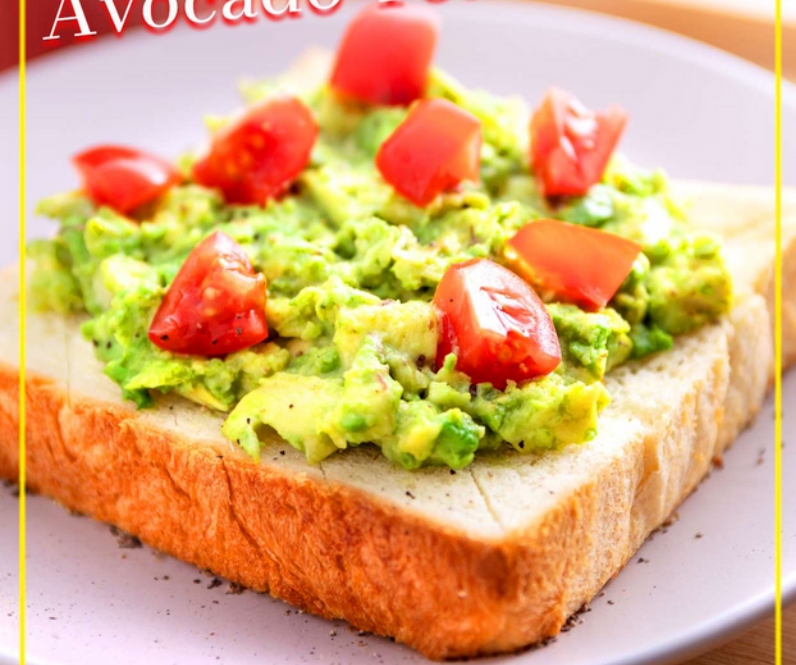

## Morning Special Main Dish

Each set includes everything below:

Mini salad

Soup

Fruit cup

Yogurt cup

Avocado Toast

Pizza Toast